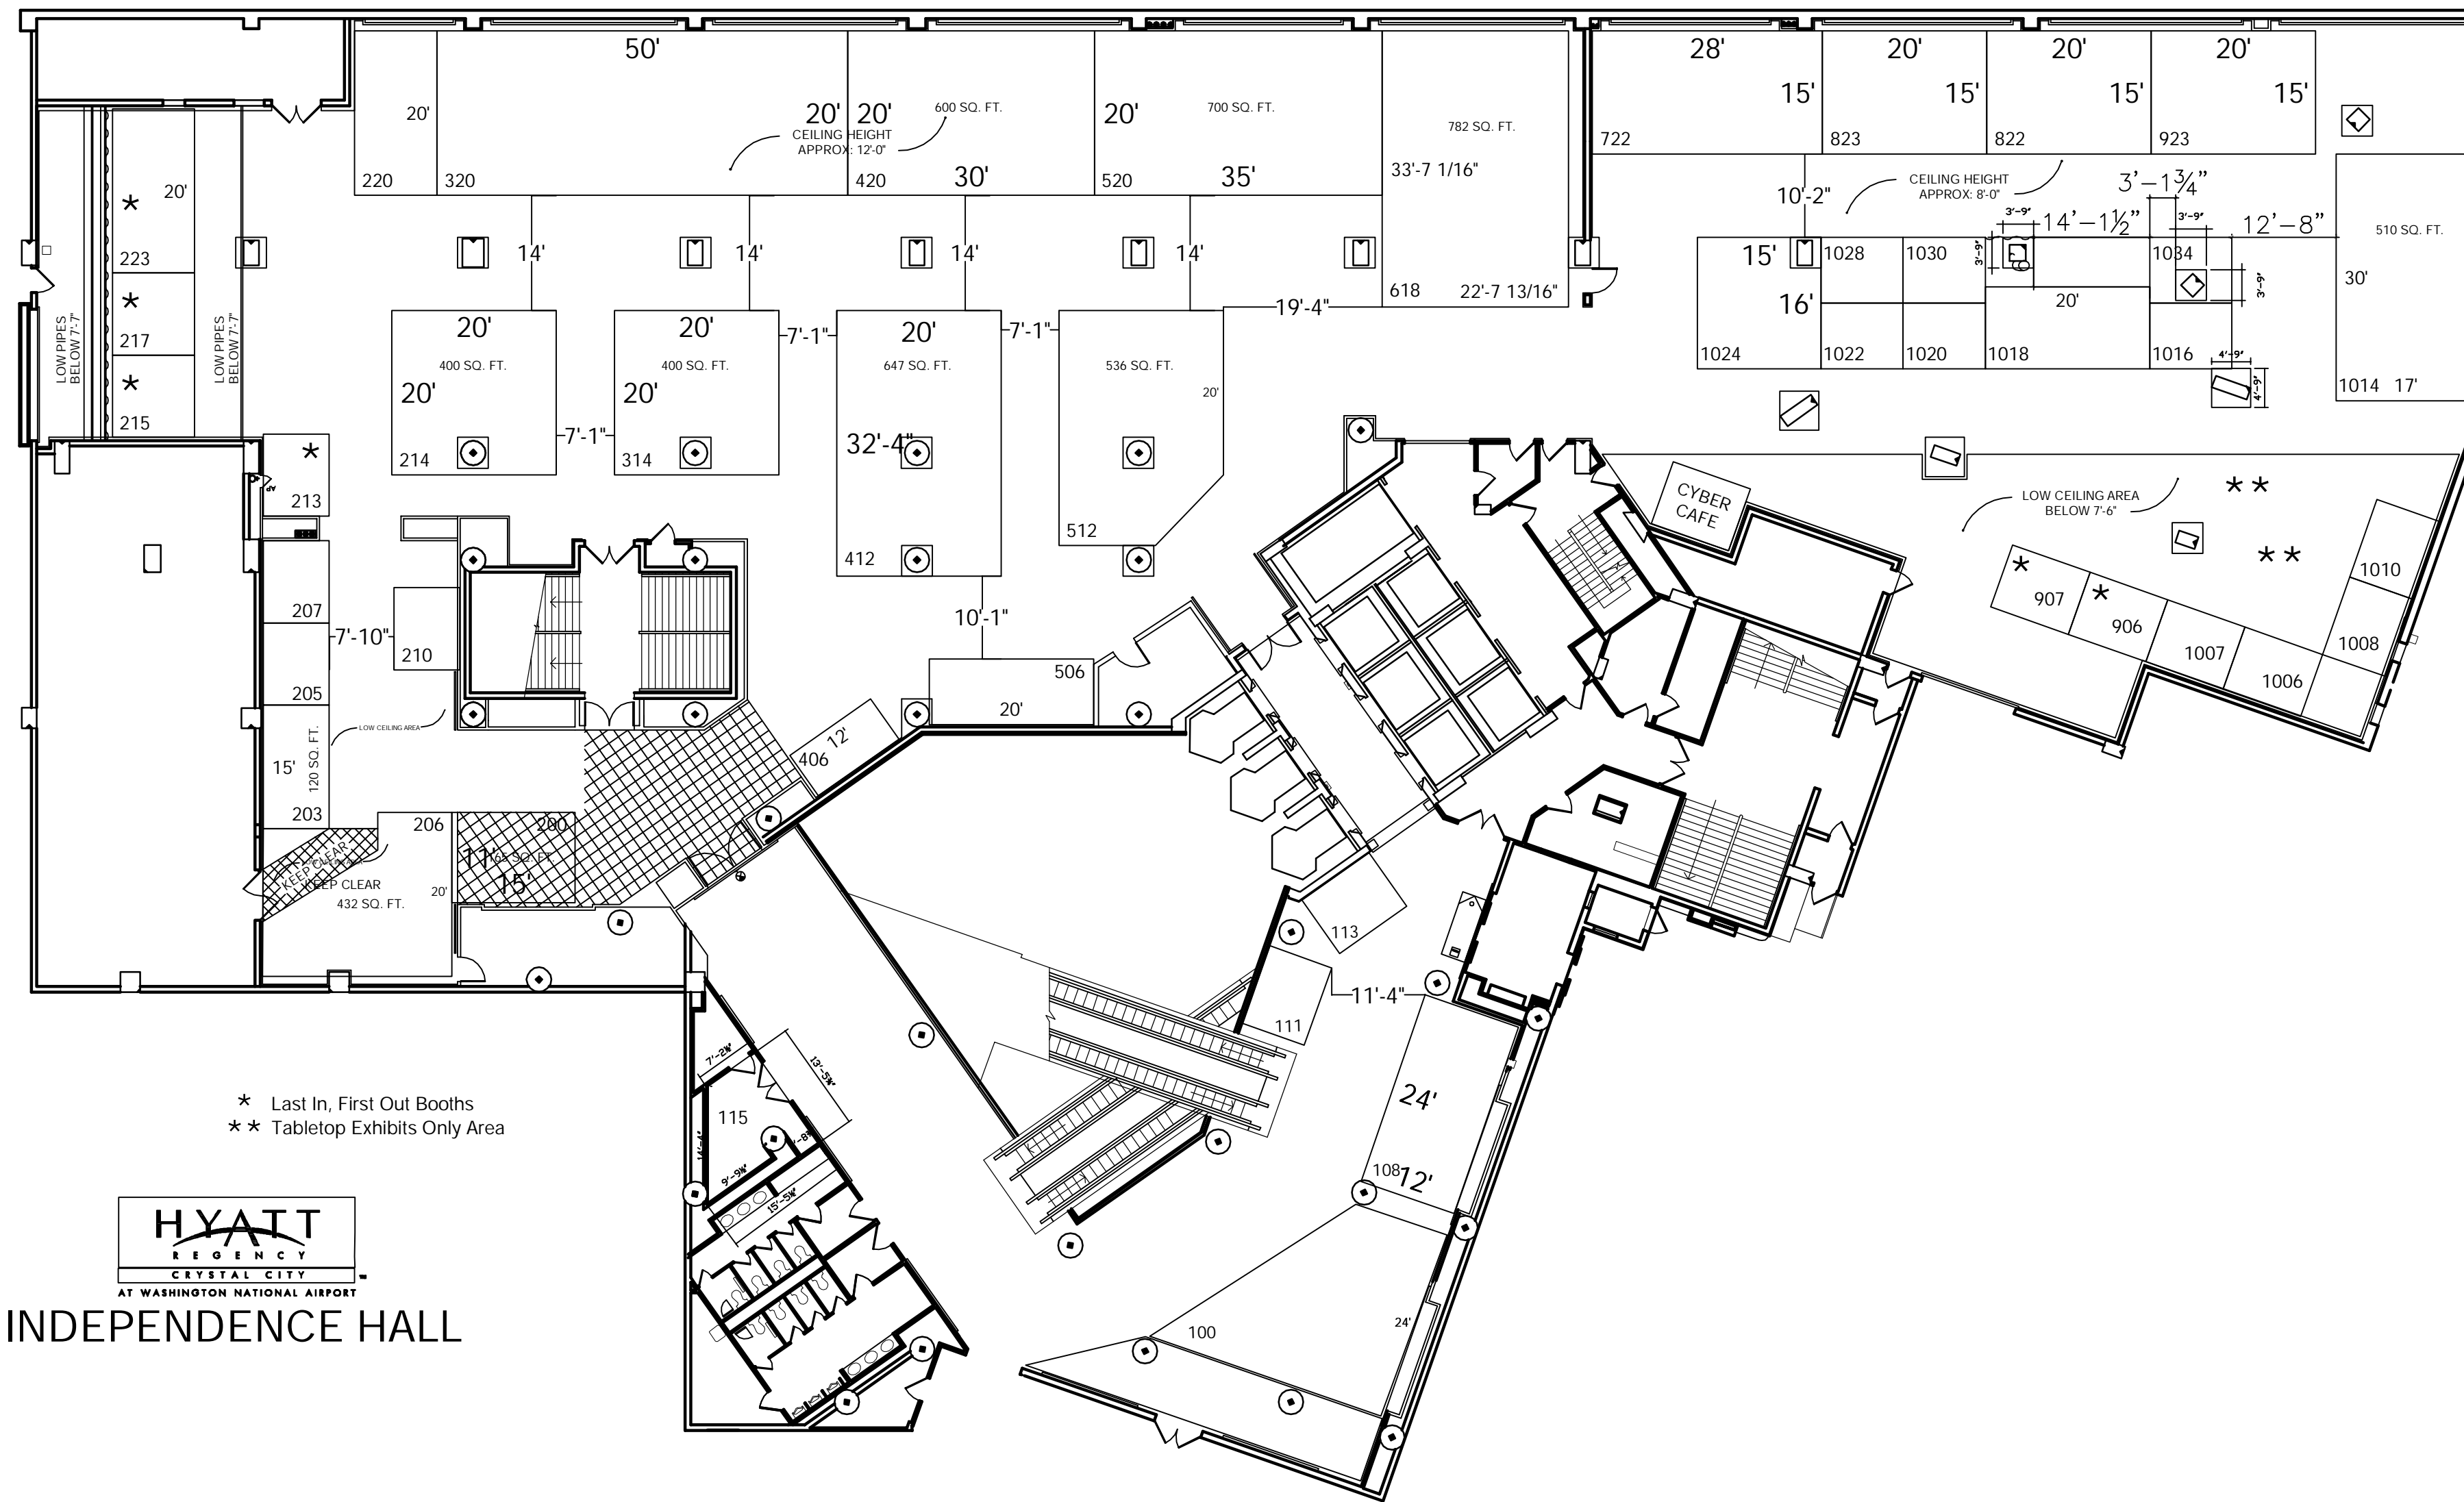

SURFACE NAVY 2009 JANUARY 13 - 15, 2009 HYATT REGENCY CRYSTAL CITY ARLINGTON, VIRGINIA

ALL BOOTHS 8'X10', UNLESS NOTED OTHERWISE

* Last In, First Out Booths
* * Tabletop Exhibits Only Area

HYATT
REGENCY
CRYSTAL CITY
AT WASHINGTON NATIONAL AIRPORT

INDEPENDENCE HALL

- * * TABLETOP EXHIBITS ONLY AREA
-  MARBLE TILE AREA